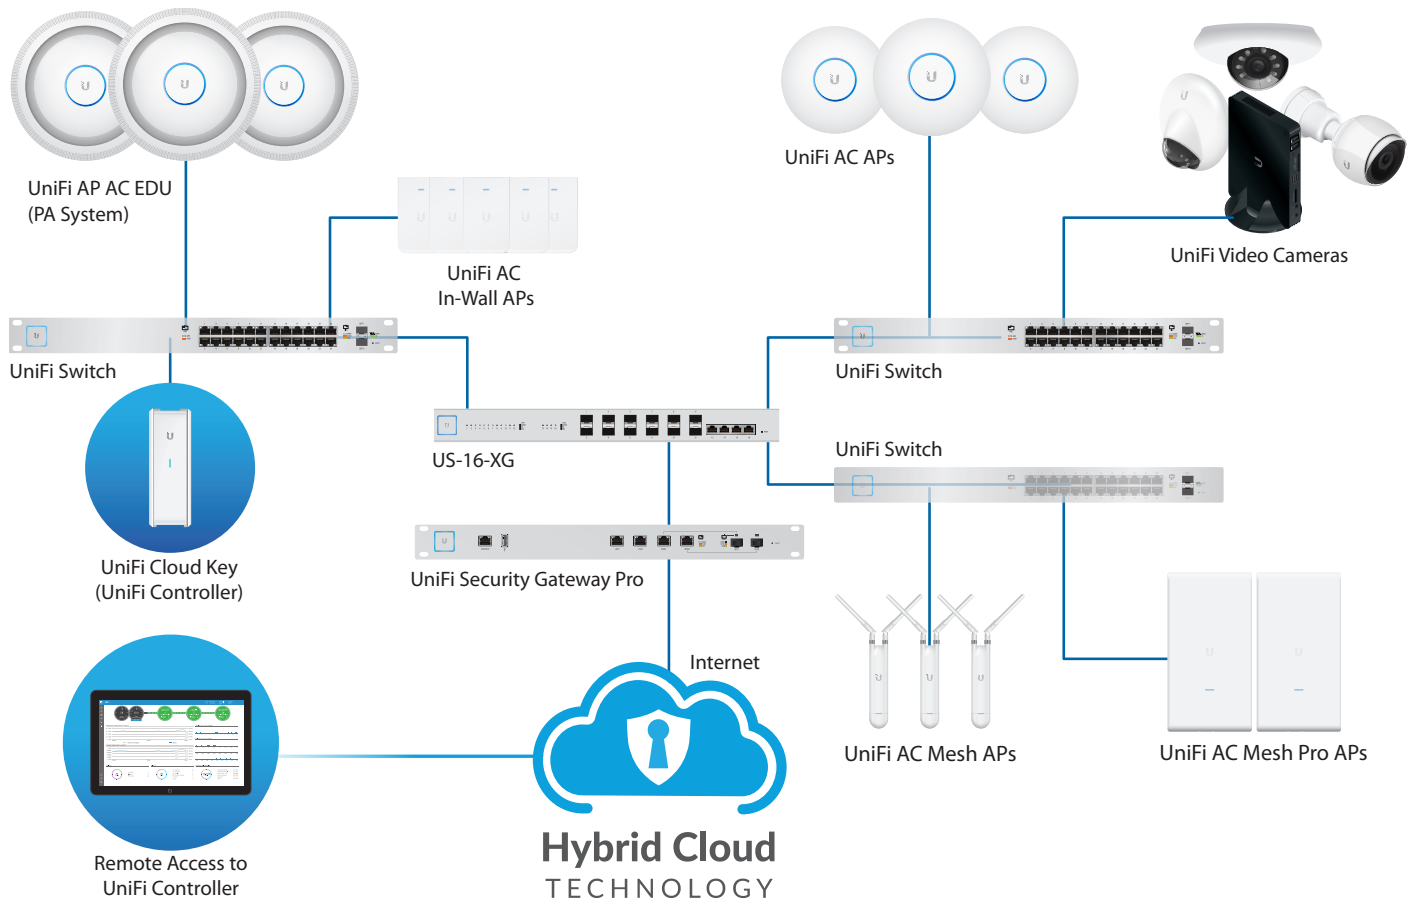

Single-Site UniFi System Deployment

* UniFi Video products require the UniFi Video software (included with every UniFi Video product).

Full datasheet available at downloads.ubnt.com

Specifications are subject to change. Ubiquiti products are sold with a limited warranty described at: www.ubnt.com/support/warranty
©2014-2017 Ubiquiti Networks, Inc. All rights reserved. Ubiquiti, Ubiquiti Networks, the Ubiquiti U logo, the Ubiquiti beam logo, and UniFi are trademarks or registered trademarks of Ubiquiti Networks, Inc. in the United States and in other countries. All other trademarks are the property of their respective owners.